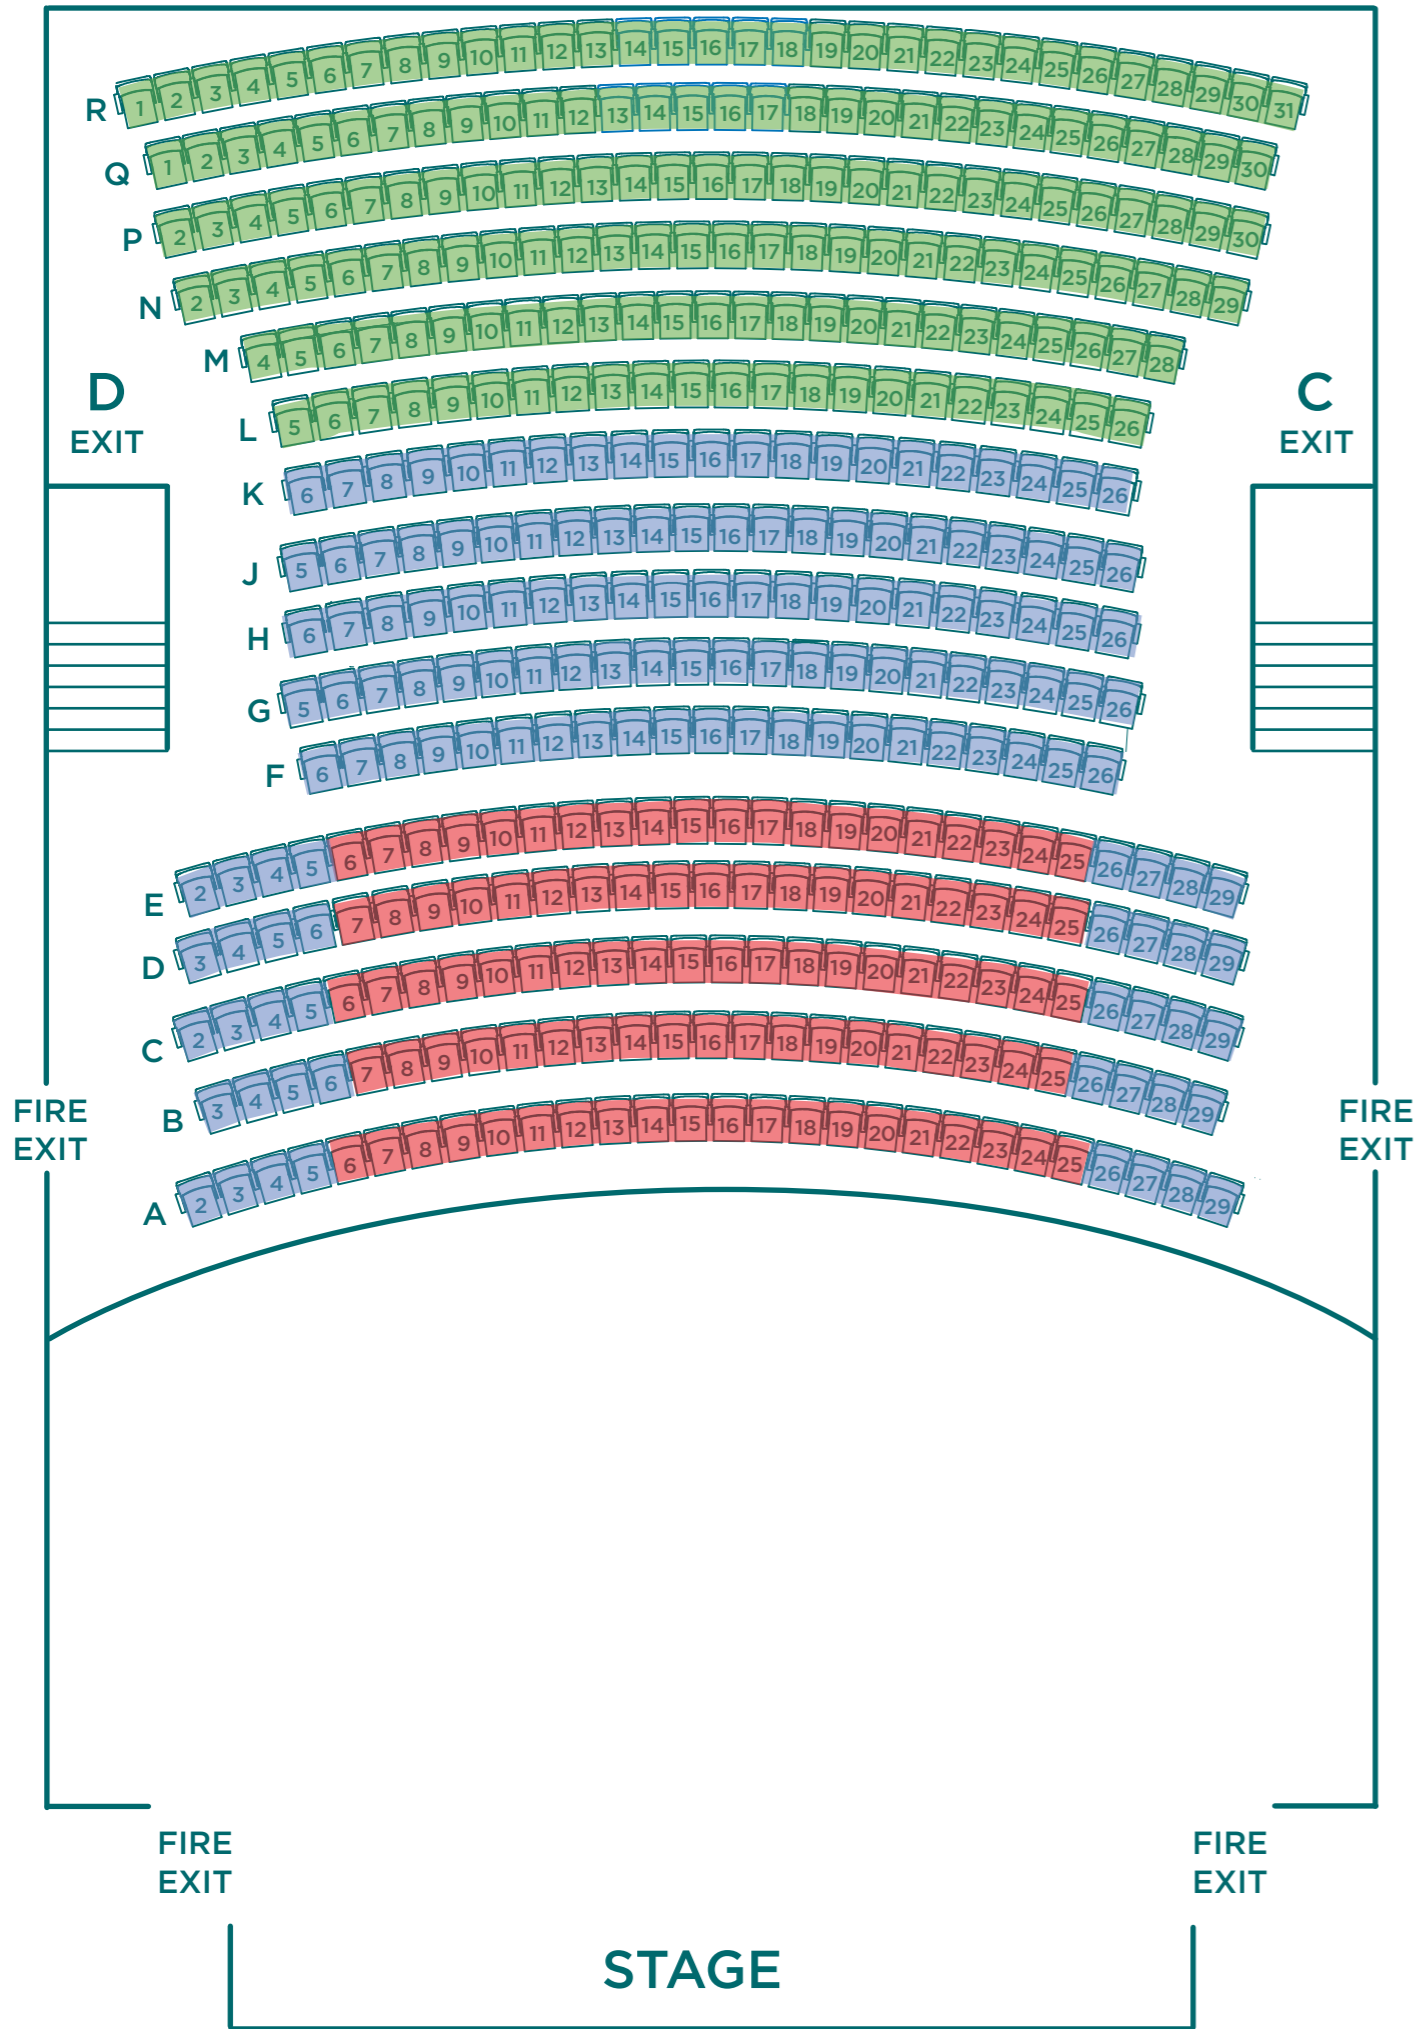

# DRESS CIRCLE

# STALLS

- PREMIUM
- A RESERVE
- B RESERVE
- NOT AVAILABLE

Wheelchair seating