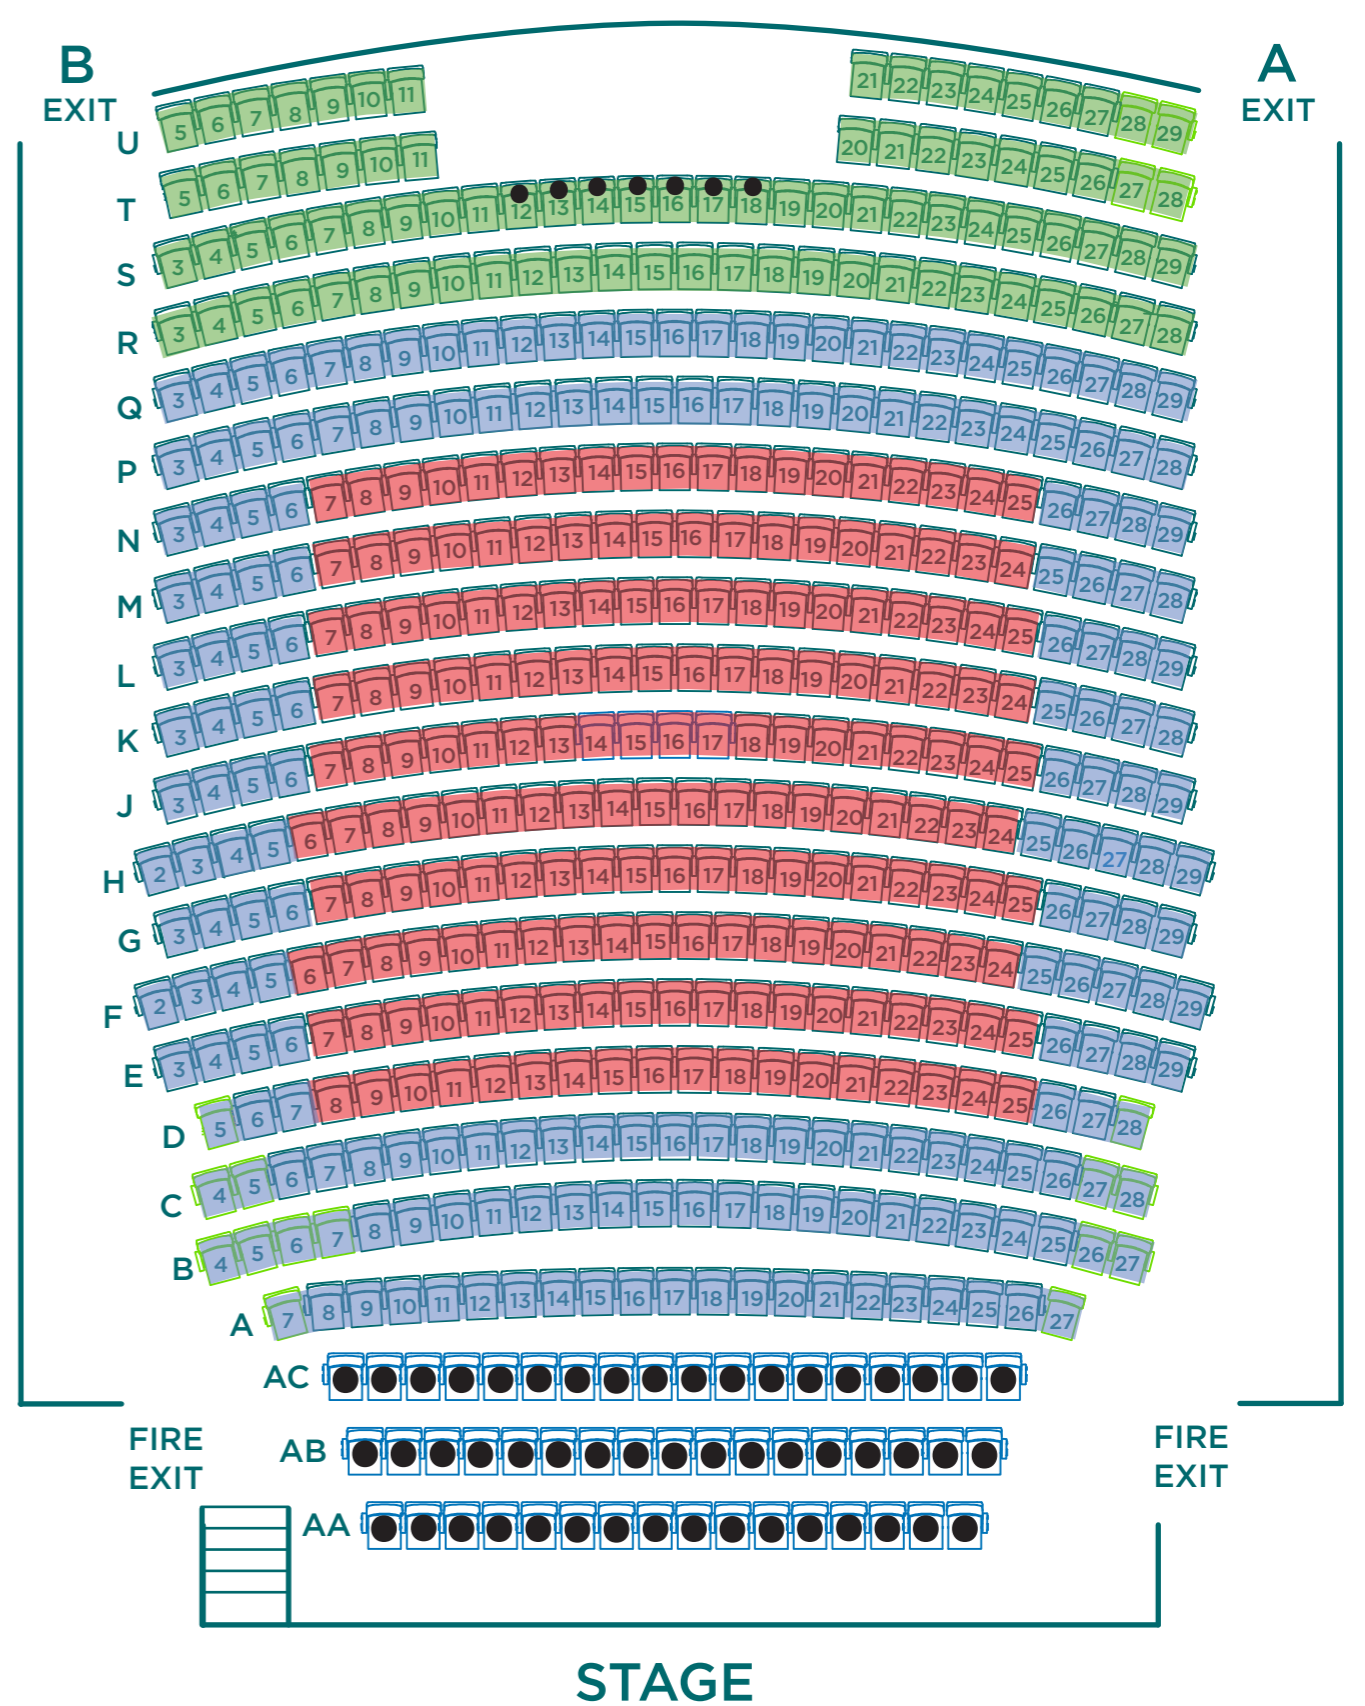

# DRESS CIRCLE

# STALLS

- PREMIUM
- A RESERVE
- B RESERVE
- NOT AVAILABLE

Wheelchair seating